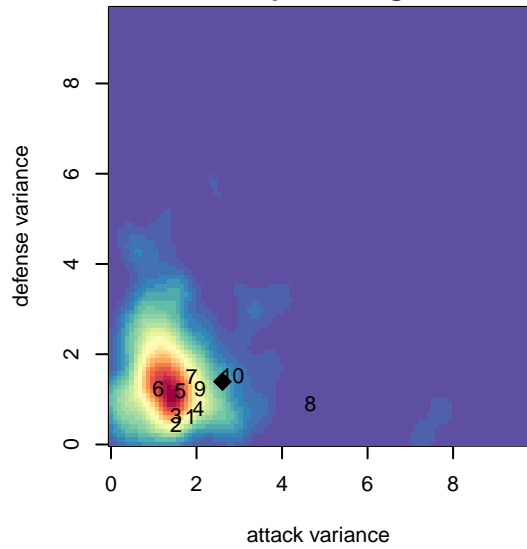

SSC Shadow Elite Krum G02

Spokane SC Shadow
 Spokane Valley, WA
 G02 total strength=546
 attack=0.49 defense=0.35
 fall league = NWL Group 1 U13
 spr league = Spr NWL U12/U13

alt names used:
 SSC SHADOW G02 ELITE KRUM
 SSC SHADOW G02 – ELITE KRUM

Venues played:
 2015 NWL Group 1 U13
 2015 Spr NWL U12/U13 U13

SSC Shadow Elite Krum G02
 Dots are actual minus expected GF (blue circles) and GA (red triangles).
 Blue line is smoothed change in attack strength. Red is smoothed change in defense strength.

**attack and defense variance (black dot)
relative to other teams
and top 10 in region**

**attack and defense rating
relative to others at age
and all opponents in last 13 months**

Performance relative to 13 month average