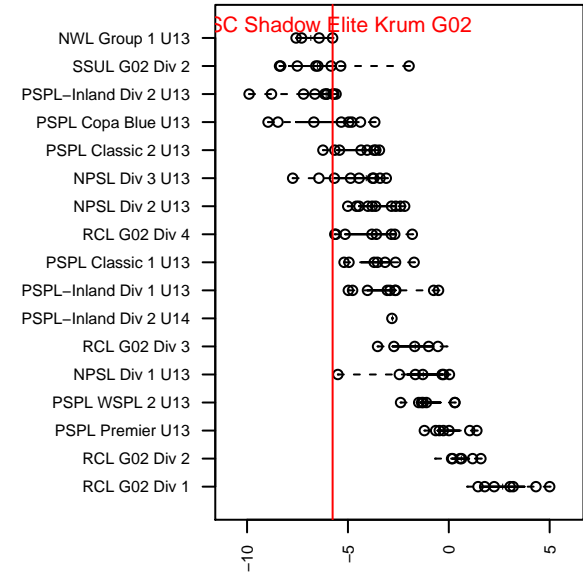

SSC Shadow Elite Krum G02

Spokane SC Shadow
 Spokane Valley, WA
 G02 total strength=546
 attack=0.49 defense=0.35
 fall league = NWL Group 1 U13
 spr league = Spr NWL U12/U13

alt names used:
 SSC SHADOW G02 ELITE KRUM
 SSC SHADOW G02 – ELITE KRUM

Venues played:
 2015 NWL Group 1 U13
 2015 Spr NWL U12/U13 U13

SSC Shadow Elite Krum G02
 Dots are actual minus expected GF (blue circles) and GA (red triangles).
 Blue line is smoothed change in attack strength. Red is smoothed change in defense strength.

**attack and defense variance (black dot)
relative to other teams
and top 10 in region**

**attack and defense rating
relative to others at age
and all opponents in last 13 months**

Performance relative to 13 month average