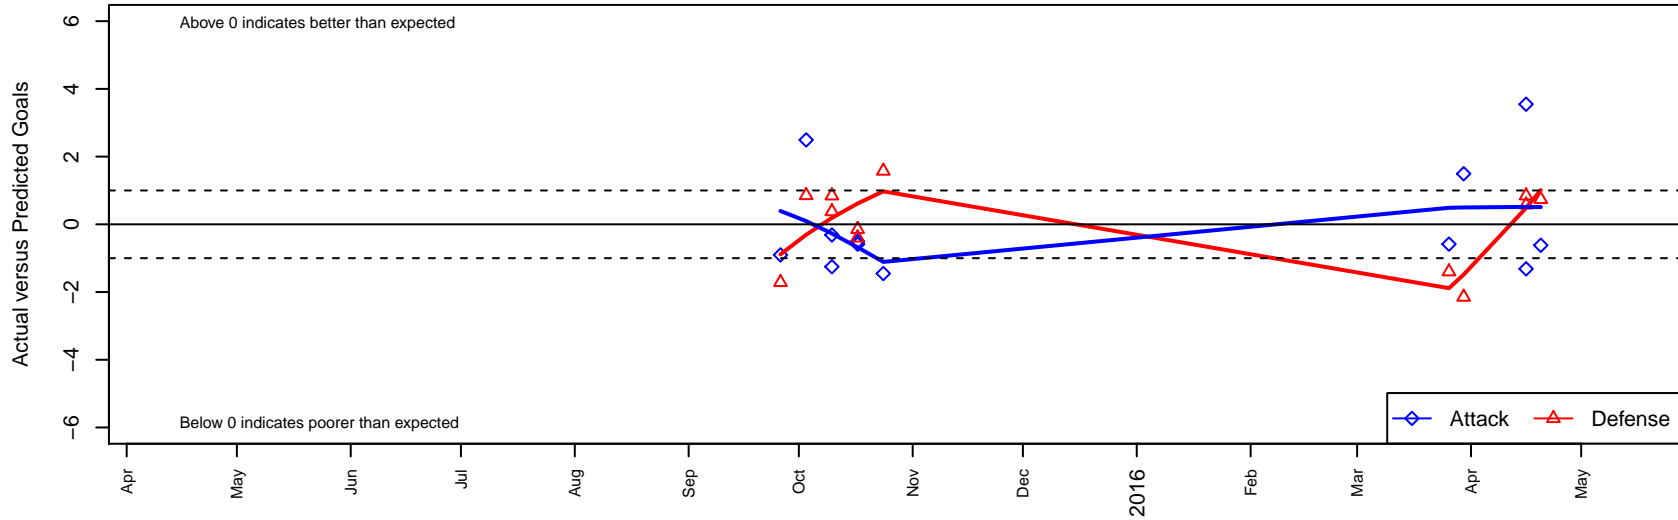

SSC Shadow Elite Krum G02

Spokane SC Shadow
 Spokane Valley, WA
 G02 total strength=546
 attack=0.49 defense=0.35
 fall league = NWL Group 1 U13
 spr league = Spr NWL U12/U13

alt names used:
 SSC SHADOW G02 ELITE KRUM
 SSC SHADOW G02 – ELITE KRUM

Venues played:
 2015 NWL Group 1 U13
 2015 Spr NWL U12/U13 U13

SSC Shadow Elite Krum G02
 Dots are actual minus expected GF (blue circles) and GA (red triangles).
 Blue line is smoothed change in attack strength. Red is smoothed change in defense strength.

**attack and defense variance (black dot)
relative to other teams
and top 10 in region**

**attack and defense rating
relative to others at age
and all opponents in last 13 months**

Performance relative to 13 month average